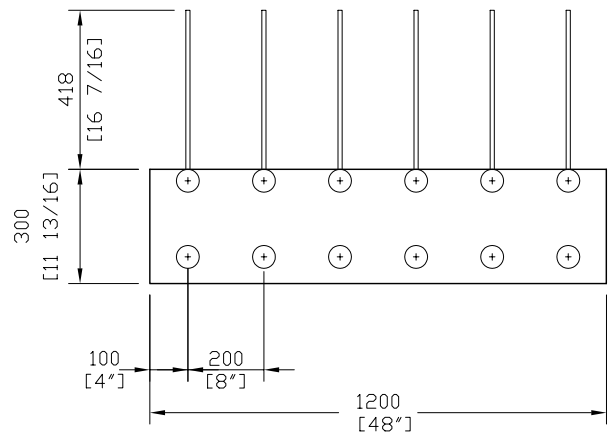

SIDE VIEW

FRONT VIEW

TOP VIEW

Armopanel™
Wall System

HI-TECH BUILDING SYSTEMS CORPORATION

B-57 Corstate Ave.
Concord, Ontario,
L4K 4Y2, Canada
Tel: (905)738-0567
Fax: (905)738-0628
E-mail: htbs@connection.com

250mm (10") HVF- FOUNDATION PANEL

REV. NO.	REV. DATE:	FILE:	DWG NO.
DRAWN BY PR	DATE:	SCALE: 1:20	P-40