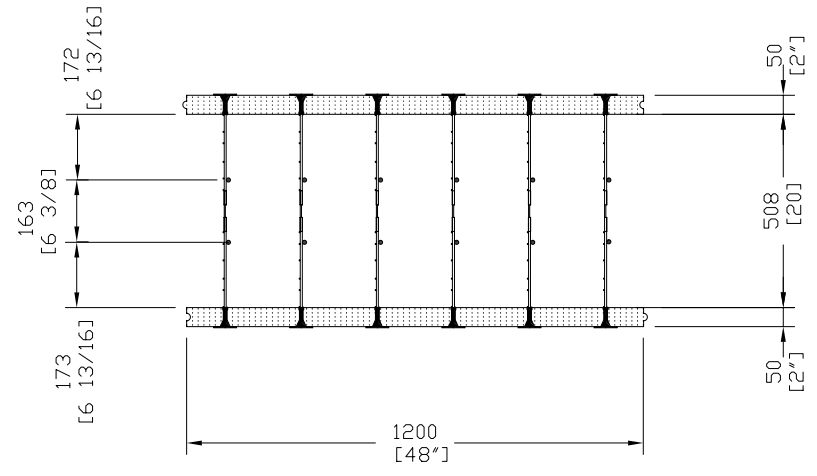

TOP VIEW

Armopanel™
Wall System

HI-TECH BUILDING SYSTEMS CORPORATION

B-57 Corstate Ave.
Concord, Ontario,
L4K 4Y2, Canada
Tel: (905)738-0567
Fax: (905)738-0628
E-mail: htbs@connection.com

250mm (10") HVF- FOUNDATION PANEL

REV. NO.	REV. DATE:	FILE:	DWG NO.
DRAWN BY PR	DATE:	SCALE: 1:20	P-40