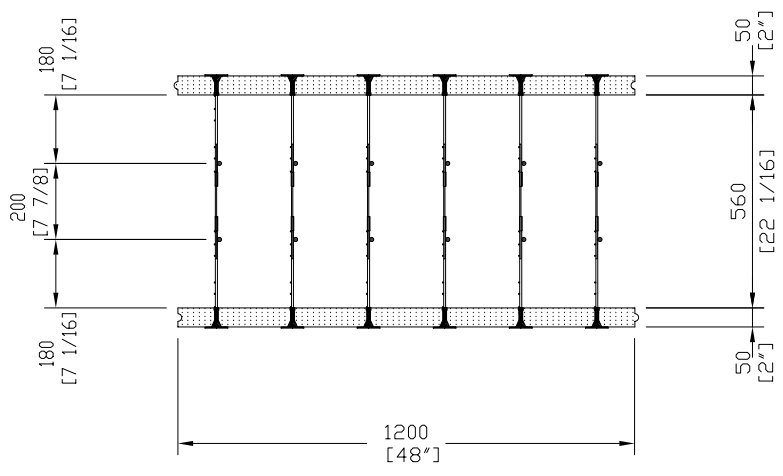

TOP VIEW

Armopanel™
Wall System

HI-TECH BUILDING SYSTEMS CORPORATION

B-57 Corstate Ave.
Concord, Ontario,
L4K 4Y2, Canada
Tel: (905)738-0567
Fax: (905)738-0628
E-mail: htbs@connection.com

300mm (12") HVF- FOUNDATION PANEL

REV. NO.	REV. DATE:	FILE:	DWG NO.
DRAWN BY PR	DATE:	SCALE: 1:20	P-41