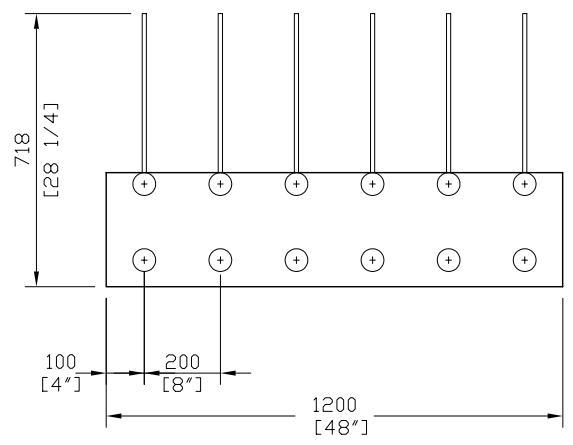

SIDE VIEW

FRONT VIEW

TOP VIEW

Armopanel™
Wall System

HI-TECH BUILDING SYSTEMS CORPORATION

B-57 Corstate Ave.
Concord, Ontario,
L4K 4Y2, Canada
Tel: (905)738-0567
Fax: (905)738-0628
E-mail: htbs@connection.com

300mm (12") HVF- FOUNDATION PANEL

REV. NO.	REV. DATE:	FILE:	DWG NO.
DRAWN BY PR	DATE:	SCALE: 1:20	P-41