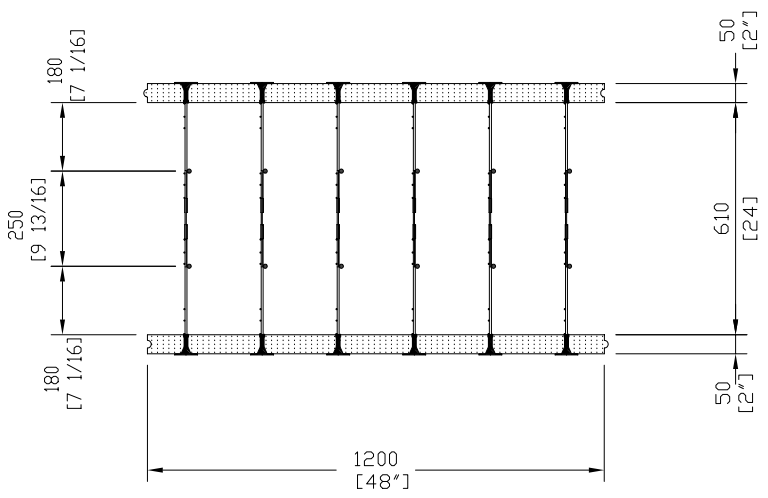

TOP VIEW

Armopanel™
Wall System

HI-TECH BUILDING SYSTEMS CORPORATION

B-57 Corstate Ave.
Concord, Ontario,
L4K 4Y2, Canada
Tel: (905)738-0567
Fax: (905)738-0628
E-mail: htbs@connection.com

350mm (14") HVF- FOUNDATION PANEL

REV. NO.	REV. DATE:	FILE:	DWG NO.
DRAWN BY PR	DATE:	SCALE: 1:20	P-42