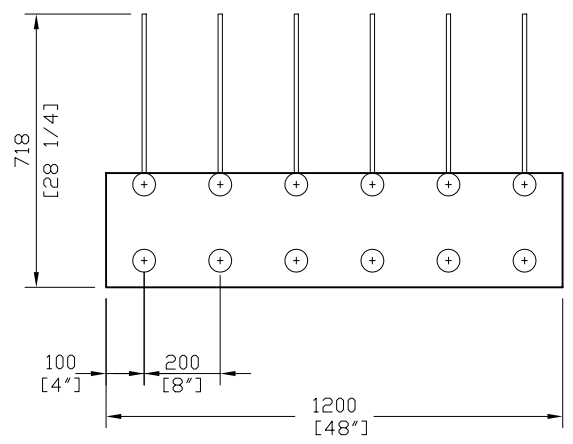

FRONT VIEW

Armopanel™
Wall System

HI-TECH BUILDING SYSTEMS CORPORATION

B-57 Corstate Ave.
Concord, Ontario,
L4K 4Y2, Canada
Tel: (905)738-0567
Fax: (905)738-0628
E-mail: htbs@connection.com

350mm (14") HVF- FOUNDATION PANEL

REV. NO.	REV. DATE:	FILE:	DWG NO.
DRAWN BY PR	DATE:	SCALE: 1:20	P-42