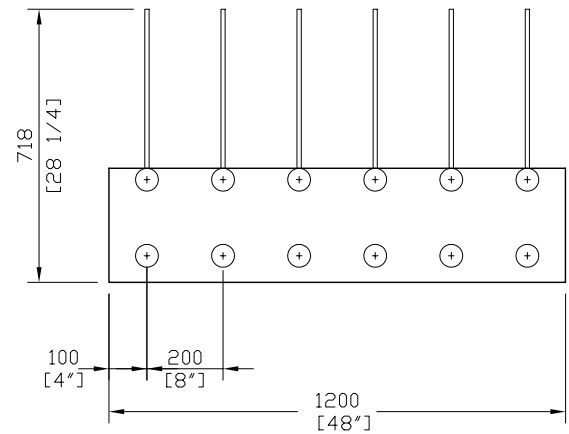

SIDE VIEW

FRONT VIEW

Armopanel™
Wall System

**HI-TECH BUILDING
SYSTEMS
CORPORATION**

B-57 Corstate Ave.
Concord, Ontario,
L4K 4Y2, Canada
Tel: (905)738-0567
Fax: (905)738-0628
E-mail: htbs@connection.com

**100mm (4") HVF- FOUNDATION
PANEL**

REV. NO.	REV. DATE:	FILE:	DWG NO.
DRAWN BY PR	DATE:	SCALE: 1:20	P-37