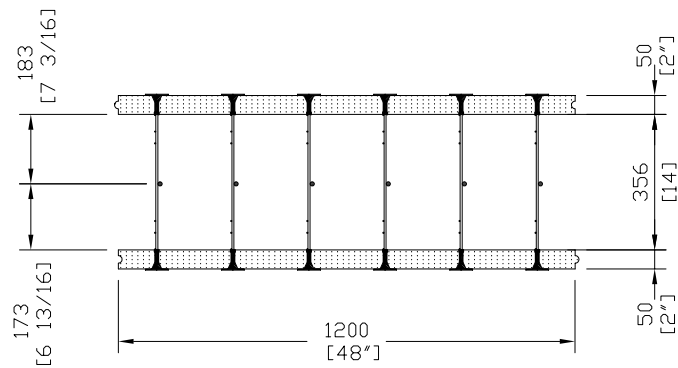

SIDE VIEW

FRONT VIEW

TOP VIEW

Armopanel™
Wall System

**HI-TECH BUILDING
SYSTEMS
CORPORATION**

B-57 Corstate Ave.
Concord, Ontario,
L4K 4Y2, Canada
Tel: (905)738-0567
Fax: (905)738-0628
E-mail: htbs@connection.com

**100mm (4") HVF- FOUNDATION
PANEL**

REV. NO.	REV. DATE:	FILE:	DWG NO.
DRAWN BY PR	DATE:	SCALE: 1:20	P-37