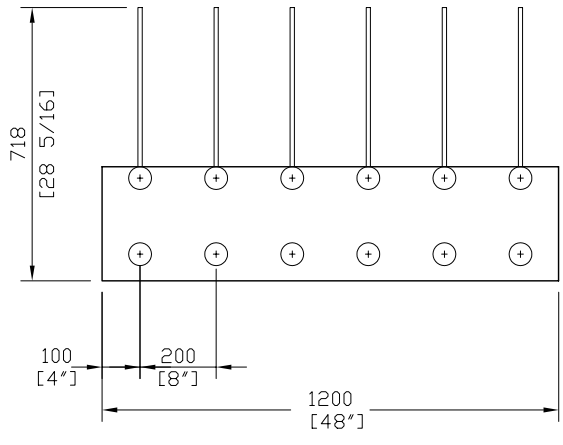

SIDE VIEW

FRONT VIEW

TOP VIEW

Armopanel™
Wall System

HI-TECH BUILDING SYSTEMS CORPORATION

B-57 Corstate Ave.
Concord, Ontario,
L4K 4Y2, Canada
Tel: (905)738-0567
Fax: (905)738-0628
E-mail: htbs@connection.com

150mm (6") HVF- FOUNDATION PANEL

REV. NO.	REV. DATE:	FILE:	DWG NO.
DRAWN BY PR	DATE:	SCALE: 1:20	P-38