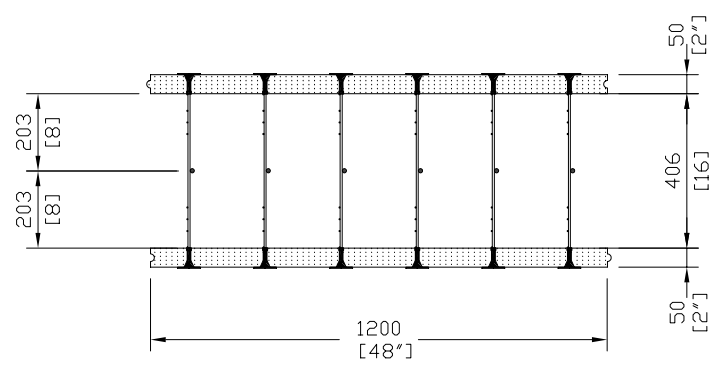

SIDE VIEW

FRONT VIEW

TOP VIEW

**Armopanel™**  
Wall System

**HI-TECH BUILDING SYSTEMS CORPORATION**

B-57 Corstate Ave.  
Concord, Ontario,  
L4K 4Y2, Canada  
Tel: (905)738-0567  
Fax: (905)738-0628  
E-mail: htbs@connection.com

**150mm (6") HVF- FOUNDATION PANEL**

REV. NO.	REV. DATE:	FILE:	DWG NO.
DRAWN BY PR	DATE:	SCALE: 1:20	<b>P-38</b>