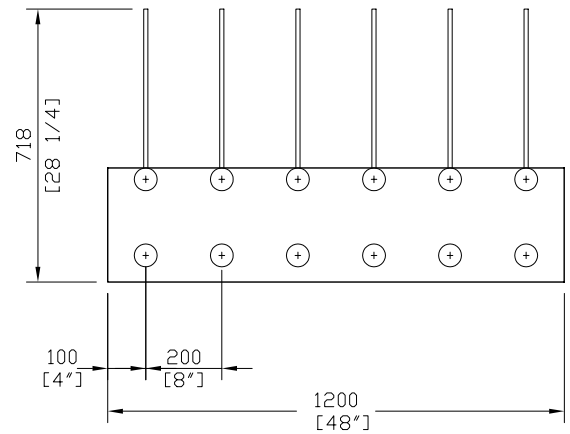

SIDE VIEW

FRONT VIEW

TOP VIEW

Armopanel™
Wall System

**HI-TECH BUILDING
SYSTEMS
CORPORATION**

B-57 Corstate Ave.
Concord, Ontario,
L4K 4Y2, Canada
Tel: (905)738-0567
Fax: (905)738-0628

E-mail: htbs@connection.com

**200mm (8") HVF- FOUNDATION
PANEL**

REV. NO.	REV. DATE:	FILE:	DWG NO.
DRAWN BY PR	DATE:	SCALE: 1:20	P-39