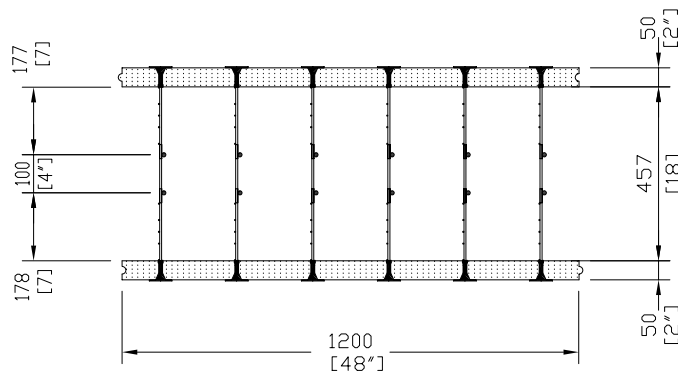

SIDE VIEW

FRONT VIEW

TOP VIEW

Armopanel™
Wall System

**HI-TECH BUILDING
SYSTEMS
CORPORATION**

B-57 Corstate Ave.
Concord, Ontario,
L4K 4Y2, Canada
Tel: (905)738-0567
Fax: (905)738-0628

E-mail: htbs@connection.com

**200mm (8") HVF- FOUNDATION
PANEL**

REV. NO.	REV. DATE:	FILE:	DWG NO.
DRAWN BY PR	DATE:	SCALE: 1:20	P-39