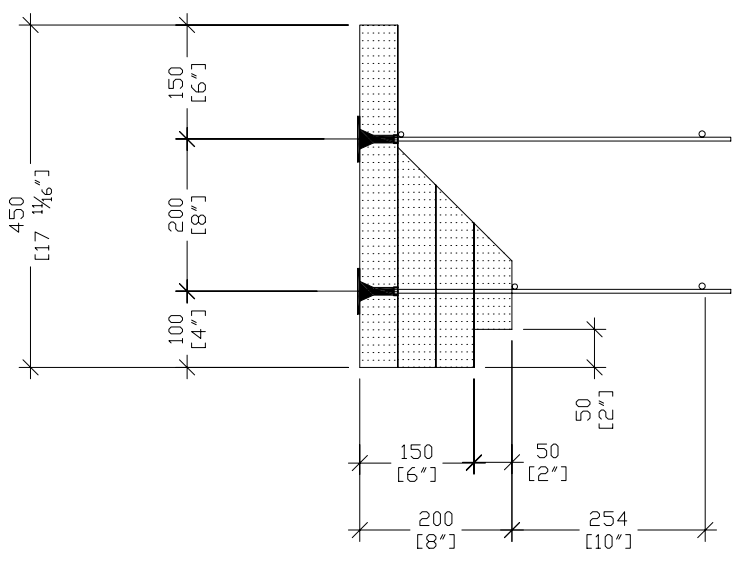

FRONT VIEW

SIDE VIEW

Armopanel™
Wall System

HI-TECH BUILDING SYSTEMS CORPORATION

B-57 Corstate Ave.
Concord, Ontario,
L4K 4Y2, Canada
Tel: (905)738-0567
Fax: (905)738-0628
E-mail: htbs@connection.com

250mm (10") BRICKLEDGE PANEL

REV. NO.	REV. DATE:	FILE:	DWG NO.
DRAWN BY PR	DATE:	SCALE: 1:10	P-34