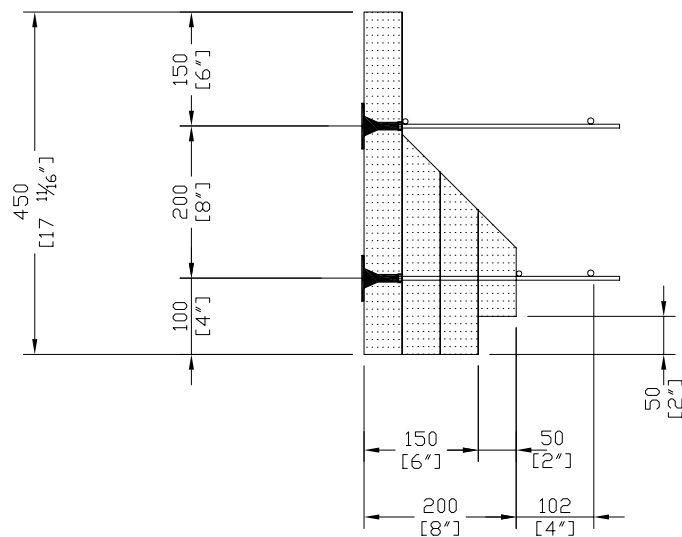

FRONT VIEW

SIDE VIEW

Armopanel™
Wall System

**HI-TECH BUILDING
SYSTEMS
CORPORATION**

B-57 Corstate Ave.
Concord, Ontario,
L4K 4Y2, Canada
Tel: (905)738-0567
Fax: (905)738-0628

E-mail: htbs@connection.com

100mm (4") BRICKLEDGE PANEL

REV. NO.	REV. DATE:	FILE:	DWG NO.
DRAWN BY PR	DATE:	SCALE: 1:10	P-31