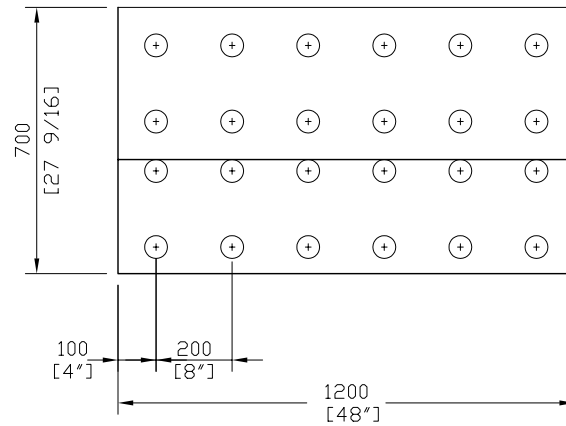

FRONT VIEW

Armopanel™
Wall System

**HI-TECH BUILDING
SYSTEMS
CORPORATION**

B-57 Corstate Ave.
Concord, Ontario,
L4K 4Y2, Canada
Tel: (905)738-0567
Fax: (905)738-0628
E-mail: htbs@connection.com

**250mm (10") HRF-FOUNDATION
PANEL**

REV. NO.	REV. DATE:	FILE:	DWG NO.
DRAWN BY PR	DATE:	SCALE: 1:20	P-48.4