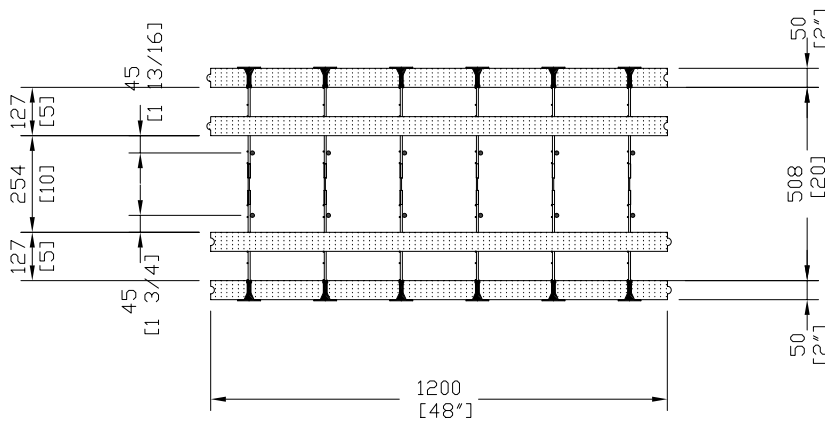

SIDE VIEW

FRONT VIEW

TOP VIEW

Armopanel™
Wall System

**HI-TECH BUILDING
SYSTEMS
CORPORATION**

B-57 Corstate Ave.
Concord, Ontario,
L4K 4Y2, Canada
Tel: (905)738-0567
Fax: (905)738-0628
E-mail: htbs@connection.com

**250mm (10") HRF-FOUNDATION
PANEL**

REV. NO.	REV. DATE:	FILE:	DWG NO.
DRAWN BY PR	DATE:	SCALE: 1:20	P-48.4