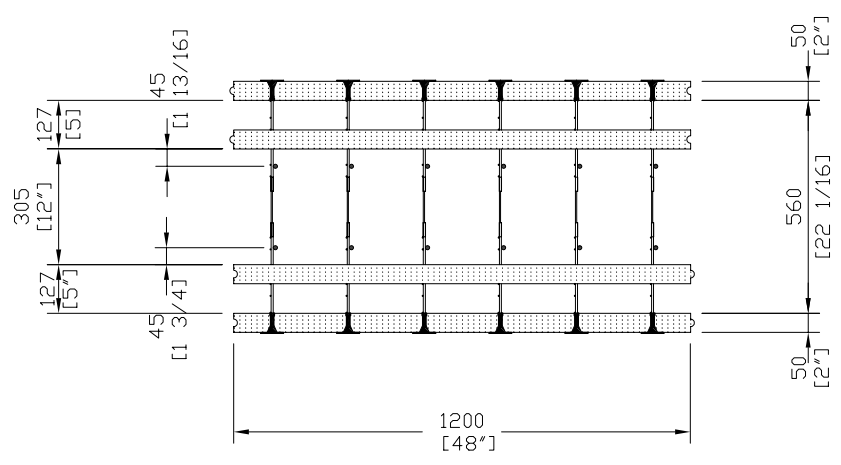

TOP VIEW

Armopanel™
Wall System

HI-TECH BUILDING SYSTEMS CORPORATION

B-57 Corstate Ave.
Concord, Ontario,
L4K 4Y2, Canada
Tel: (905)738-0567
Fax: (905)738-0628
E-mail: htbs@connection.com

300mm (12") HRF-FOUNDATION PANEL

REV. NO.	REV. DATE:	FILE:	DWG NO.
DRAWN BY PR	DATE:	SCALE: 1:20	P-48.5