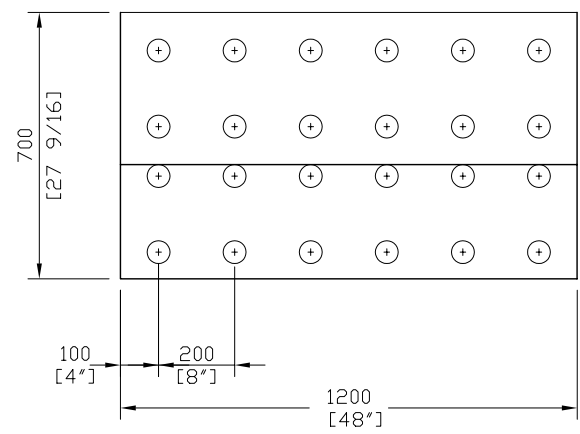

FRONT VIEW

Armopanel™
Wall System

HI-TECH BUILDING SYSTEMS CORPORATION

B-57 Corstate Ave.
Concord, Ontario,
L4K 4Y2, Canada
Tel: (905)738-0567
Fax: (905)738-0628
E-mail: htbs@connection.com

300mm (12") HRF-FOUNDATION PANEL

REV. NO.	REV. DATE:	FILE:	DWG NO.
DRAWN BY PR	DATE:	SCALE: 1:20	P-48.5