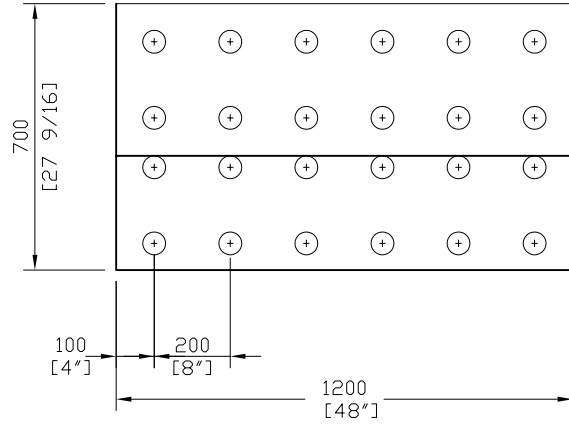

SIDE VIEW

FRONT VIEW

Armopanel™
Wall System

**HI-TECH BUILDING
SYSTEMS
CORPORATION**

B-57 Corstate Ave.
Concord, Ontario,
L4K 4Y2, Canada
Tel: (905)738-0567
Fax: (905)738-0628

E-mail: htbs@connection.com

**350mm (14") HRF-FOUNDATION
PANEL**

REV. NO.	REV. DATE:	FILE:	DWG NO.
DRAWN BY PR	DATE:	SCALE: 1:20	P-48.6