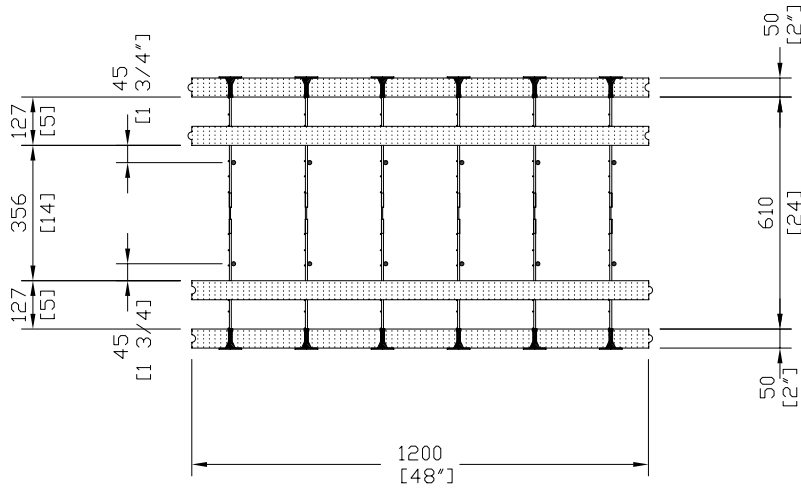

**SIDE VIEW**

**FRONT VIEW**

**TOP VIEW**

**Armopanel™**  
Wall System

**HI-TECH BUILDING  
SYSTEMS  
CORPORATION**

B-57 Corstate Ave.  
Concord, Ontario,  
L4K 4Y2, Canada  
Tel: (905)738-0567  
Fax: (905)738-0628

E-mail: htbs@connection.com

**350mm (14") HRF-FOUNDATION  
PANEL**

|             |            |             |               |
|-------------|------------|-------------|---------------|
| REV. NO.    | REV. DATE: | FILE:       | DWG NO.       |
| DRAWN BY PR | DATE:      | SCALE: 1:20 | <b>P-48.6</b> |