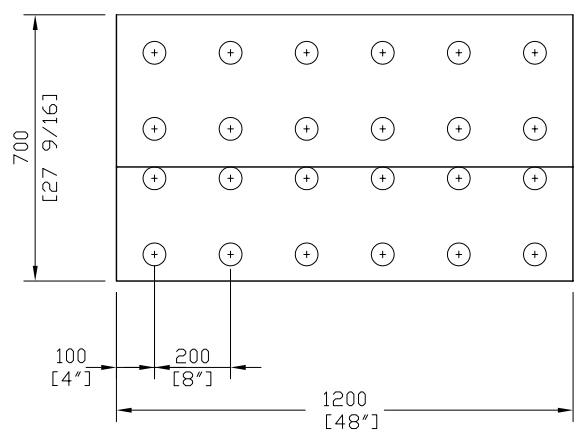

FRONT VIEW

Armopanel™
Wall System

HI-TECH BUILDING SYSTEMS CORPORATION

B-57 Corstate Ave.
Concord, Ontario,
L4K 4Y2, Canada
Tel: (905)738-0567
Fax: (905)738-0628
E-mail: htbs@connection.com

100mm (4") HRF-FOUNDATION PANEL

REV. NO.	REV. DATE:	FILE:	DWG NO.
DRAWN BY PR	DATE:	SCALE: 1:20	P-48.1