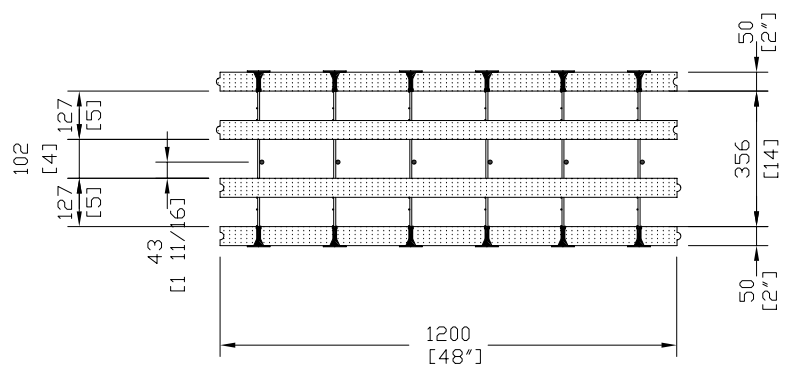

**SIDE VIEW**

**FRONT VIEW**

**TOP VIEW**

**Armopanel™**  
Wall System

**HI-TECH BUILDING SYSTEMS CORPORATION**

B-57 Corstate Ave.  
Concord, Ontario,  
L4K 4Y2, Canada  
Tel: (905)738-0567  
Fax: (905)738-0628  
E-mail: htbs@connection.com

**100mm (4") HRF-FOUNDATION PANEL**

REV. NO.	REV. DATE:	FILE:	DWG NO.
DRAWN BY PR	DATE:	SCALE: 1:20	<b>P-48.1</b>