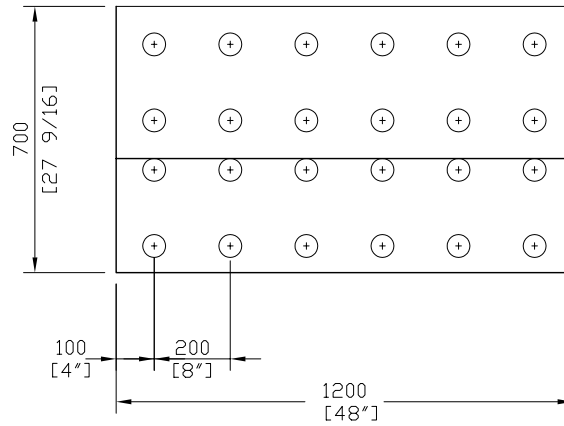

SIDE VIEW

FRONT VIEW

Armopanel™
Wall System

**HI-TECH BUILDING
SYSTEMS
CORPORATION**

B-57 Corstate Ave.
Concord, Ontario,
L4K 4Y2, Canada
Tel: (905)738-0567
Fax: (905)738-0628

E-mail: htbs@connection.com

**150mm (6") HRF-FOUNDATION
PANEL**

REV. NO.	REV. DATE:	FILE:	DWG NO.
DRAWN BY PR	DATE:	SCALE: 1:20	P-48.2