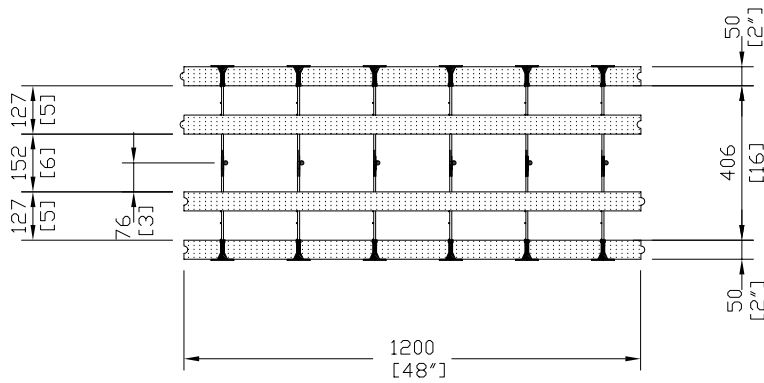

TOP VIEW

Armopanel™
Wall System

**HI-TECH BUILDING
SYSTEMS
CORPORATION**

B-57 Corstate Ave.
Concord, Ontario,
L4K 4Y2, Canada
Tel: (905)738-0567
Fax: (905)738-0628

E-mail: htbs@connection.com

**150mm (6") HRF-FOUNDATION
PANEL**

REV. NO.	REV. DATE:	FILE:	DWG NO.
DRAWN BY PR	DATE:	SCALE: 1:20	P-48.2