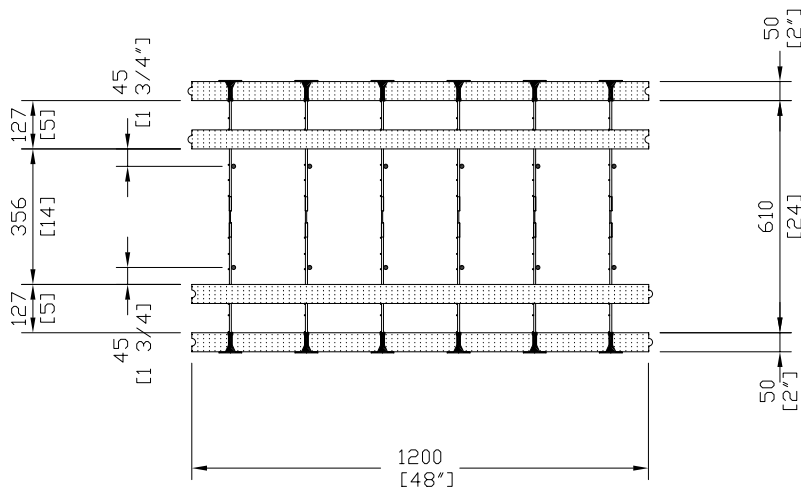

**SIDE VIEW**

**FRONT VIEW**

**TOP VIEW**

**Armopanel™**  
Wall System

**HI-TECH BUILDING  
SYSTEMS  
CORPORATION**

B-57 Corstate Ave.  
Concord, Ontario,  
L4K 4Y2, Canada  
Tel: (905)738-0567  
Fax: (905)738-0628  
E-mail: htbs@connection.com

**350mm (14") FOUNDATION  
PANEL**

REV. NO.	REV. DATE:	FILE:	DWG NO.
DRAWN BY PR	DATE:	SCALE: 1:20	<b>P-48</b>