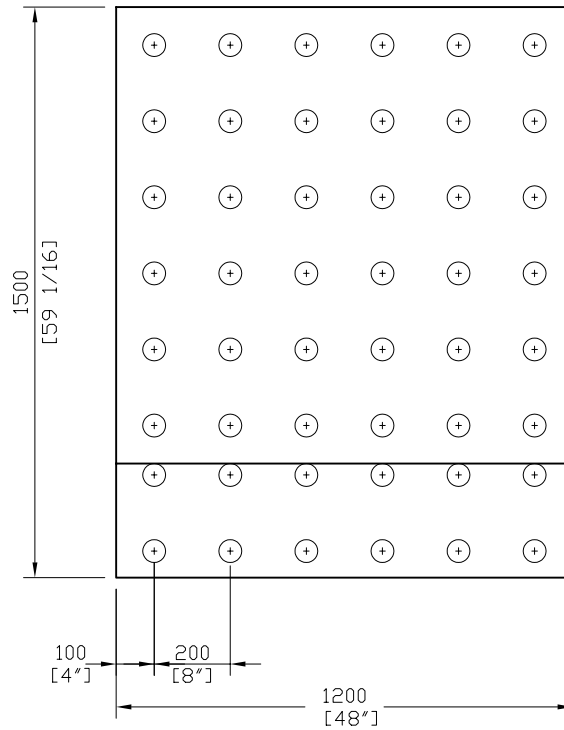

FRONT VIEW

Armopanel™
Wall System

**HI-TECH BUILDING
SYSTEMS
CORPORATION**

B-57 Corstate Ave.
Concord, Ontario,
L4K 4Y2, Canada
Tel: (905)738-0567
Fax: (905)738-0628
E-mail: htbs@connection.com

**350mm (14") FOUNDATION
PANEL**

REV. NO.	REV. DATE:	FILE:	DWG NO.
DRAWN BY PR	DATE:	SCALE: 1:20	P-48