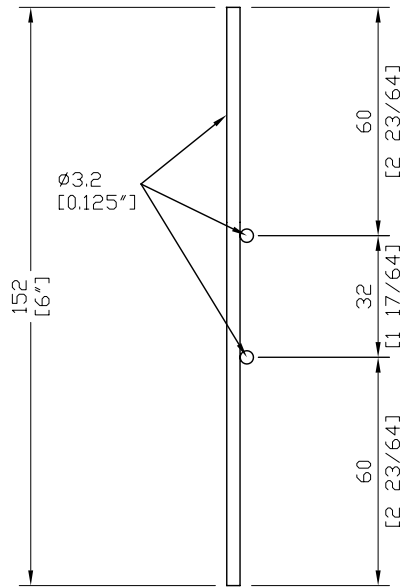

FRONT VIEW

SCALE 1:2

SIDE VIEW

SCALE 1:2

Armopanel™
Wall System

**HI-TECH BUILDING
SYSTEMS
CORPORATION**

B-57 Corstate Ave.
Concord, Ontario,
L4K 4Y2, Canada
Tel: (905)738-0567
Fax: (905)738-0628
E-mail: htbs@connection.com

CONNECTING MESH

REV. NO.	REV. DATE:	FILE:	DWG NO.
DRAWN BY PR	DATE:	SCALE: 1:2	P-50