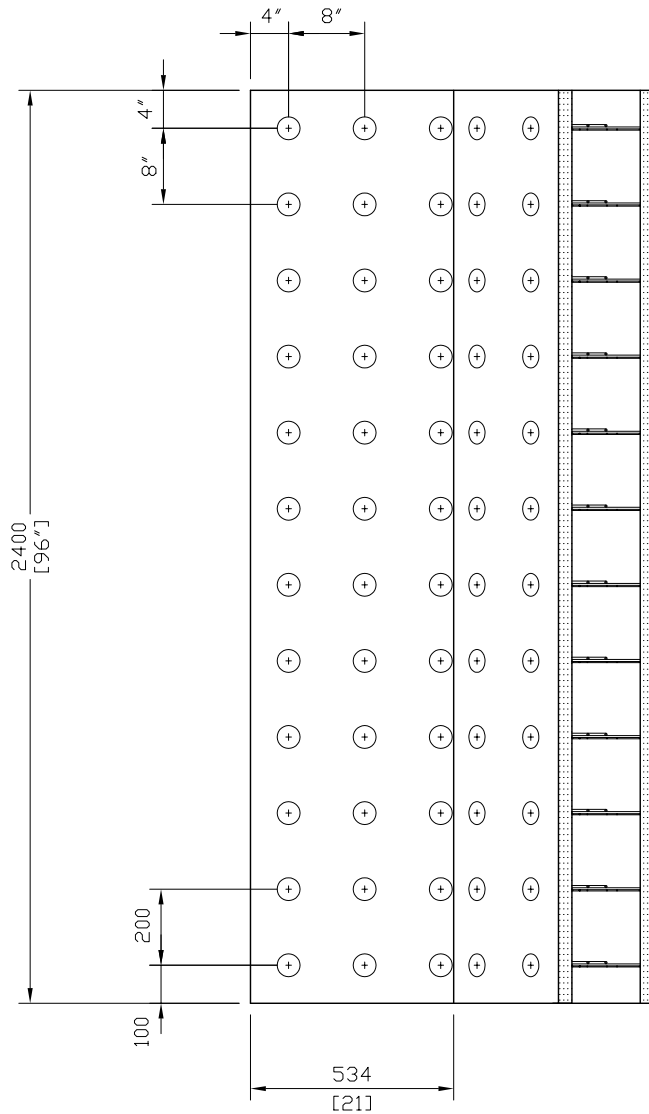

TOP VIEW

FRONT VIEW

Armopanel™
Wall System

**HI-TECH BUILDING
SYSTEMS
CORPORATION**

B-57 Corstate Ave.
Concord, Ontario,
L4K 4Y2, Canada
Tel: (905)738-0567
Fax: (905)738-0628
E-mail: htbs@connection.com

250mm (10") 45° CORNER PANEL

REV. NO.	REV. DATE:	FILE:	DWG NO.
DRAWN BY PR	DATE:	SCALE: 1:20	P-22