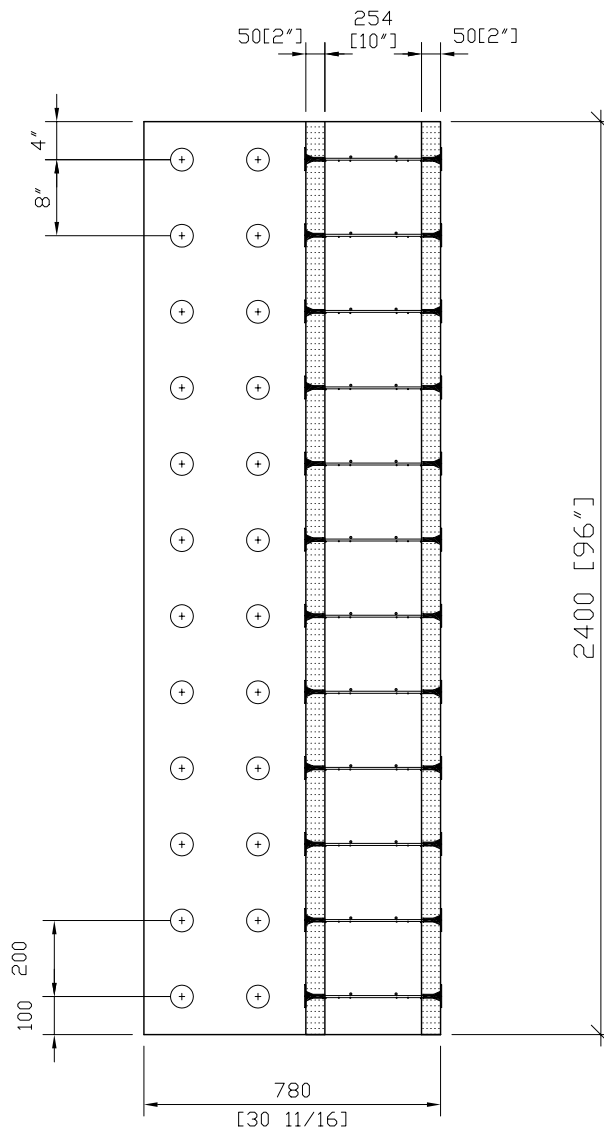

TOP VIEW

FRONT VIEW

Armopanel™
Wall System

**HI-TECH BUILDING
SYSTEMS
CORPORATION**

B-57 Corstate Ave.
Concord, Ontario,
L4K 4Y2, Canada
Tel: (905)738-0567
Fax: (905)738-0628
E-mail: htbs@connection.com

250mm (10") 90° CORNER PANEL

REV. NO.	REV. DATE:	FILE:	DWG NO.
DRAWN BY PR	DATE:	SCALE: 1:20	P-16