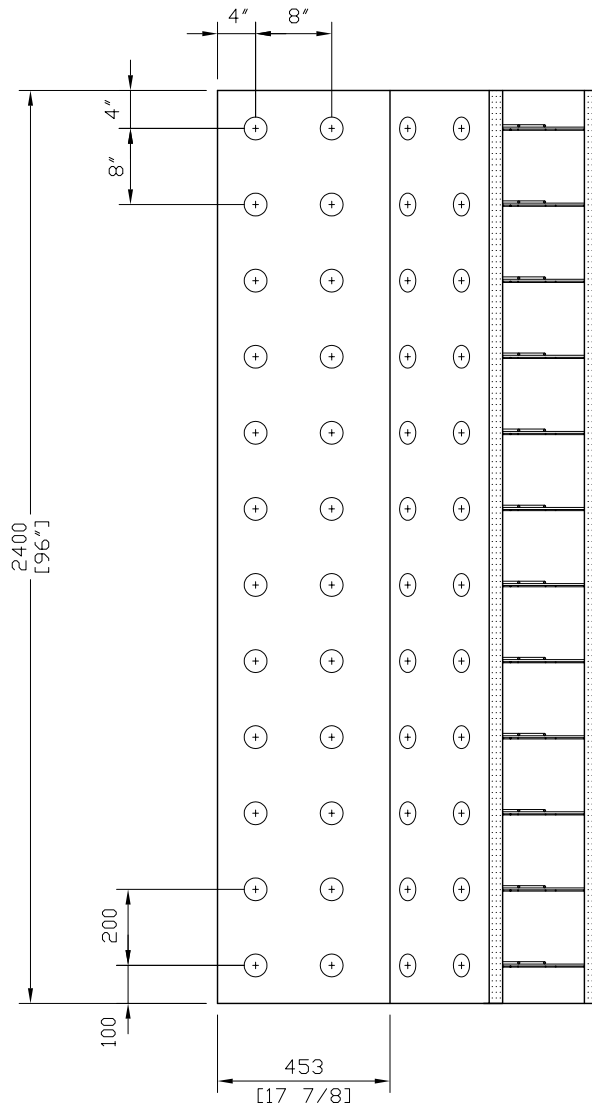

TOP VIEW

FRONT VIEW

Armopanel™
Wall System

**HI-TECH BUILDING
SYSTEMS
CORPORATION**

B-57 Corstate Ave.
Concord, Ontario,
L4K 4Y2, Canada
Tel: (905)738-0567
Fax: (905)738-0628
E-mail: htbs@connection.com

300mm (12") 45° CORNER PANEL

REV. NO.	REV. DATE:	FILE:	DWG NO.
DRAWN BY PR	DATE:	SCALE: 1:20	P-23