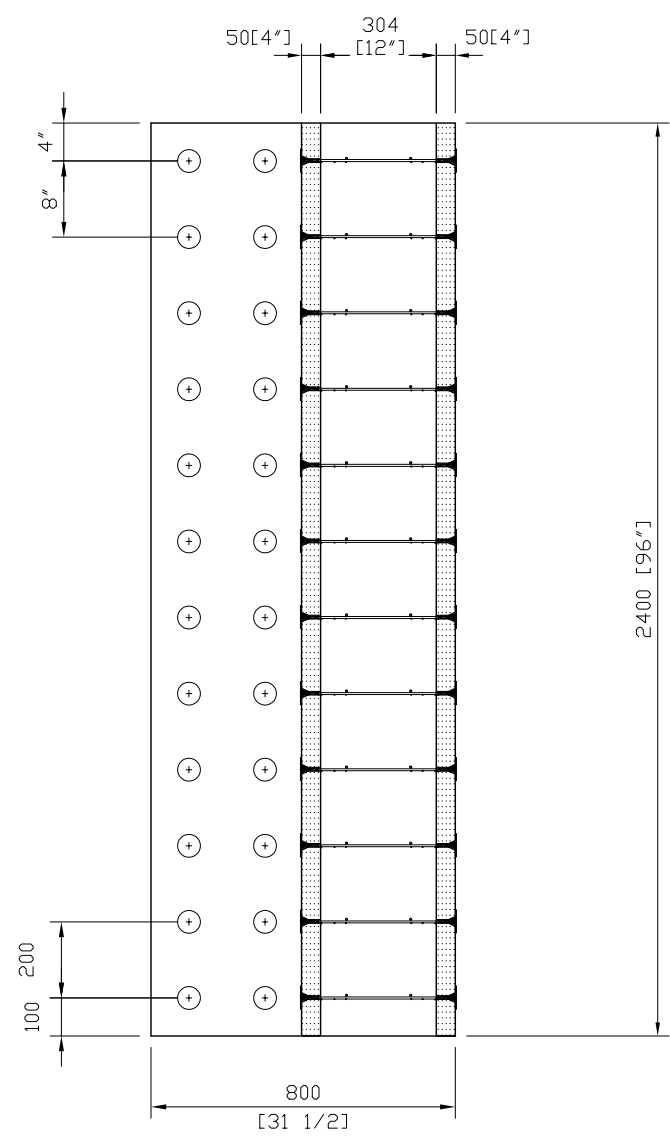

TOP VIEW

FRONT VIEW

Armopanel™
Wall System

HI-TECH BUILDING SYSTEMS CORPORATION

B-57 Corstate Ave.
Concord, Ontario,
L4K 4Y2, Canada
Tel: (905)738-0567
Fax: (905)738-0628
E-mail: htbs@connection.com

300mm (12") 90° CORNER PANEL

REV. NO.	REV. DATE:	FILE:	DWG NO.
DRAWN BY PR	DATE:	SCALE: 1:20	P-17