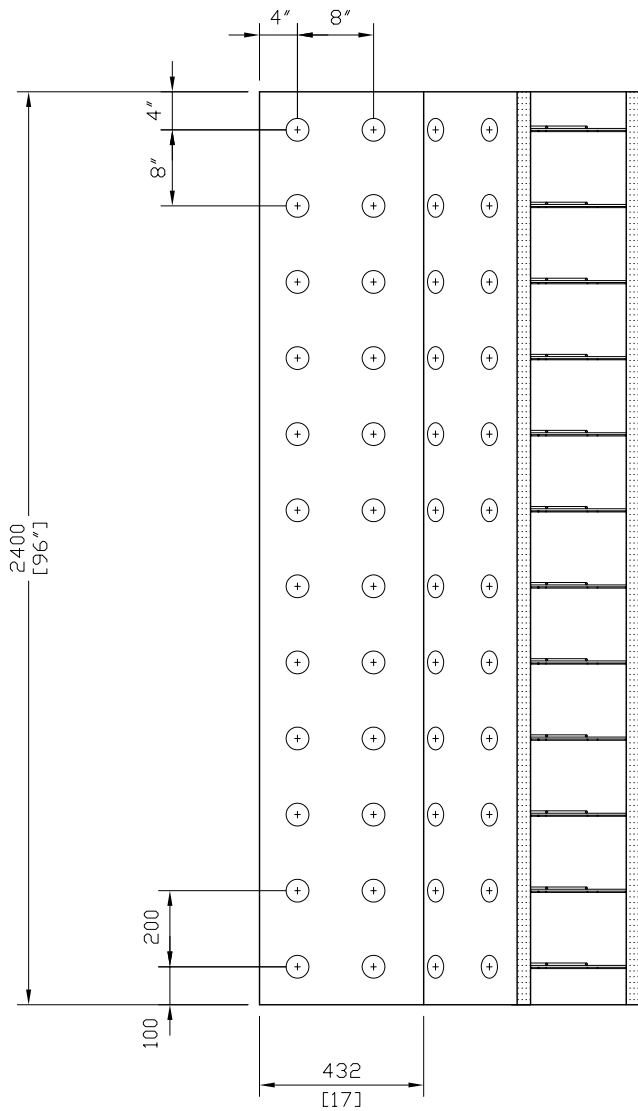

TOP VIEW

FRONT VIEW

**Armopanel™**  
Wall System

**HI-TECH BUILDING  
SYSTEMS  
CORPORATION**

B-57 Corstate Ave.  
Concord, Ontario,  
L4K 4Y2, Canada  
Tel: (905)738-0567  
Fax: (905)738-0628  
E-mail: htbs@connection.com

**350mm (14") 45° CORNER PANEL**

REV. NO.	REV. DATE:	FILE:	DWG NO.
DRAWN BY PR	DATE:	SCALE: 1:20	<b>P-24</b>