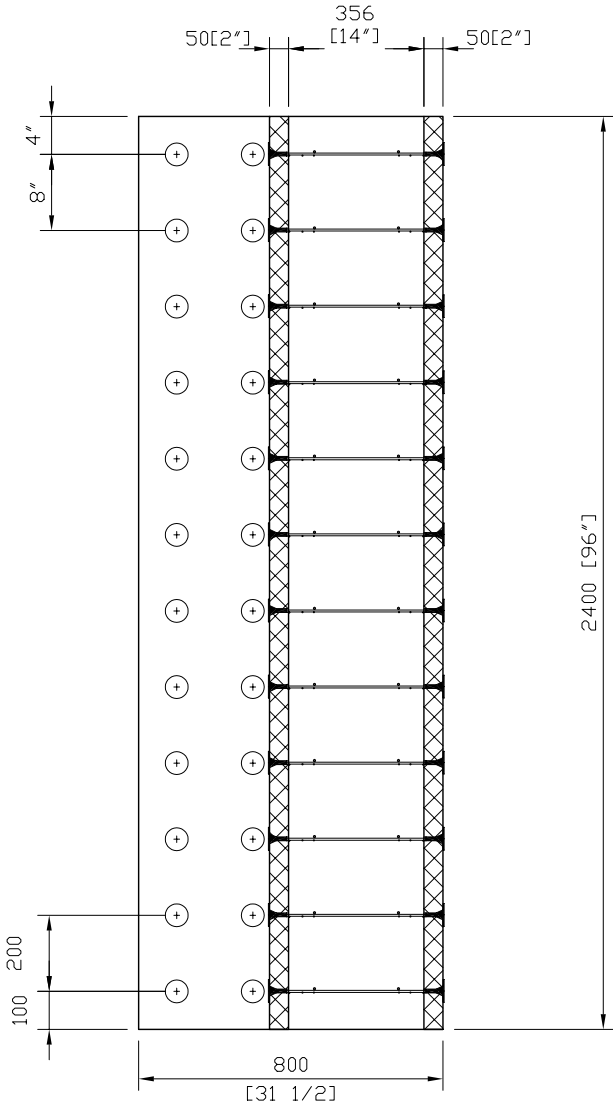

TOP VIEW

FRONT VIEW

Armopanel™
Wall System

HI-TECH BUILDING SYSTEMS CORPORATION

B-57 Corstate Ave.
Concord, Ontario,
L4K 4Y2, Canada
Tel: (905)738-0567
Fax: (905)738-0628
E-mail: htbs@connection.com

350mm (14") 90° CORNER PANEL

REV. NO.	REV. DATE:	FILE:	DWG NO.
DRAWN BY PR	DATE:	SCALE: 1:20	P-18