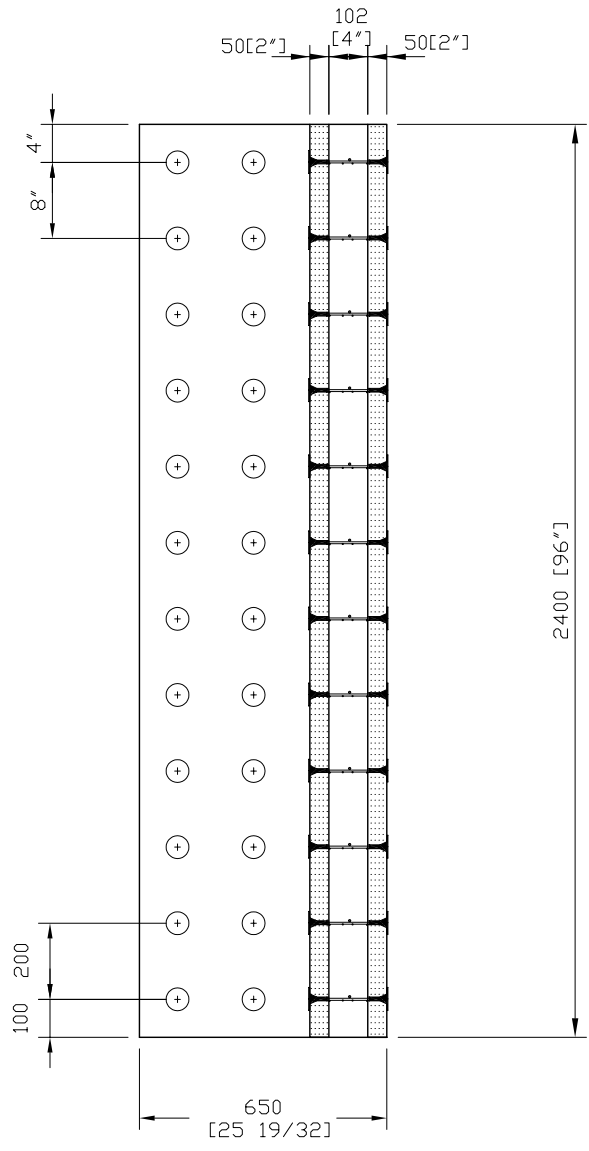

TOP VIEW

FRONT VIEW

Armopanel™
Wall System

HI-TECH BUILDING SYSTEMS CORPORATION

B-57 Corstate Ave.
Concord, Ontario,
L4K 4Y2, Canada
Tel: (905)738-0567
Fax: (905)738-0628
E-mail: htbs@connection.com

100mm (4") 90° CORNER PANEL

REV. NO.	REV. DATE:	FILE:	DWG NO.
DRAWN BY PR	DATE:	SCALE: 1:20	P-13