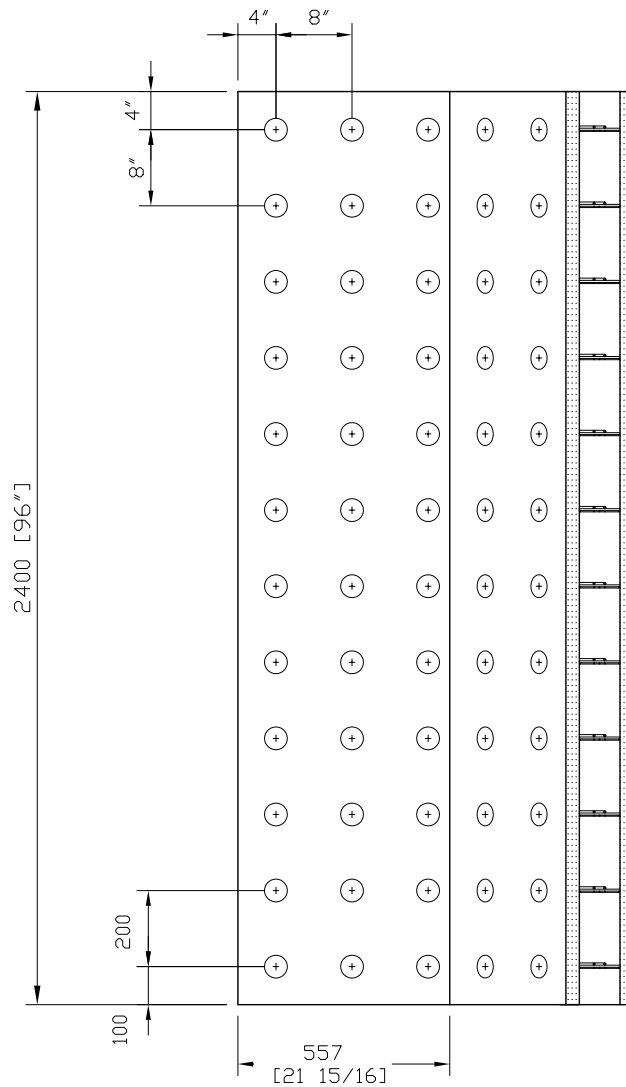

TOP VIEW

FRONT VIEW

Armopanel™
Wall System

**HI-TECH BUILDING
SYSTEMS
CORPORATION**

B-57 Corstate Ave.
Concord, Ontario,
L4K 4Y2, Canada
Tel: (905)738-0567
Fax: (905)738-0628
E-mail: htbs@connection.com

150mm (6") 45° CORNER PANEL

REV. NO.	REV. DATE:	FILE:	DWG NO.
DRAWN BY PR	DATE:	SCALE: 1:20	P-20