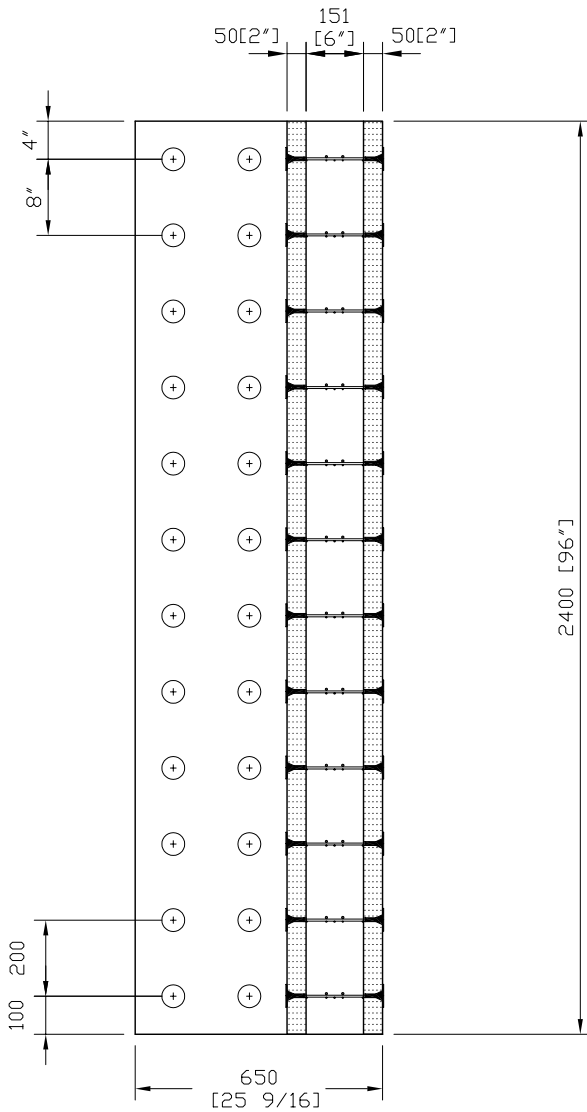

TOP VIEW

FRONT VIEW

Armopanel™
Wall System

HI-TECH BUILDING
SYSTEMS
CORPORATION

B-57 Corstate Ave.
Concord, Ontario,
L4K 4Y2, Canada
Tel: (905)738-0567
Fax: (905)738-0628
E-mail: htbs@connection.com

150mm (6") 90° CORNER PANEL

REV. NO.	REV. DATE:	FILE:	DWG NO.
DRAWN BY PR	DATE:	SCALE: 1:20	P-14