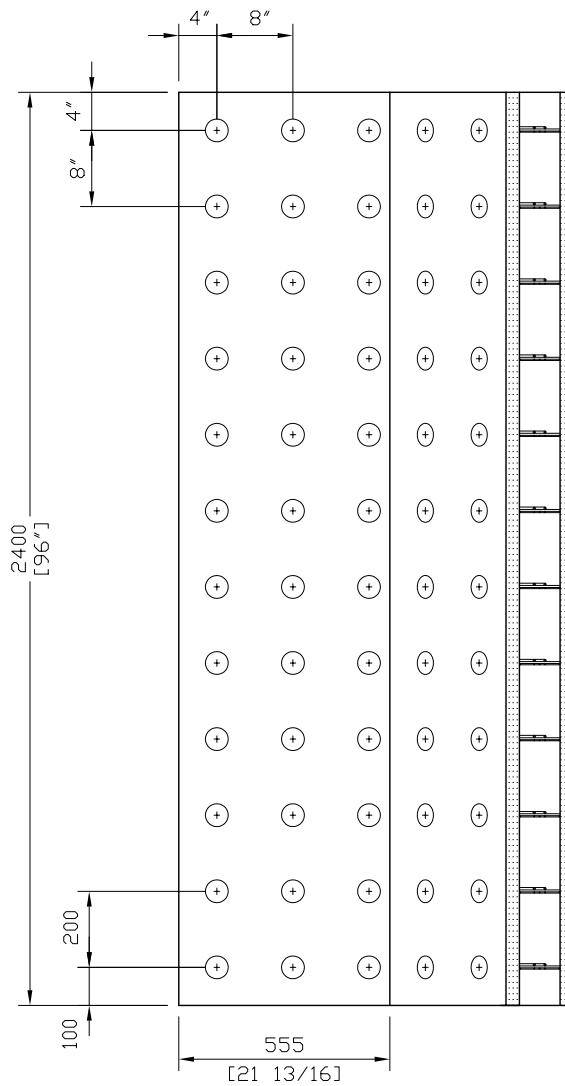

TOP VIEW

FRONT VIEW

Armopanel™
Wall System

**HI-TECH BUILDING
SYSTEMS
CORPORATION**

B-57 Corstate Ave.
Concord, Ontario,
L4K 4Y2, Canada
Tel: (905)738-0567
Fax: (905)738-0628
E-mail: htbs@connection.com

200mm (8") 45° CORNER PANEL

REV. NO.	REV. DATE:	FILE:	DWG NO.
DRAWN BY PR	DATE:	SCALE: 1:20	P-21