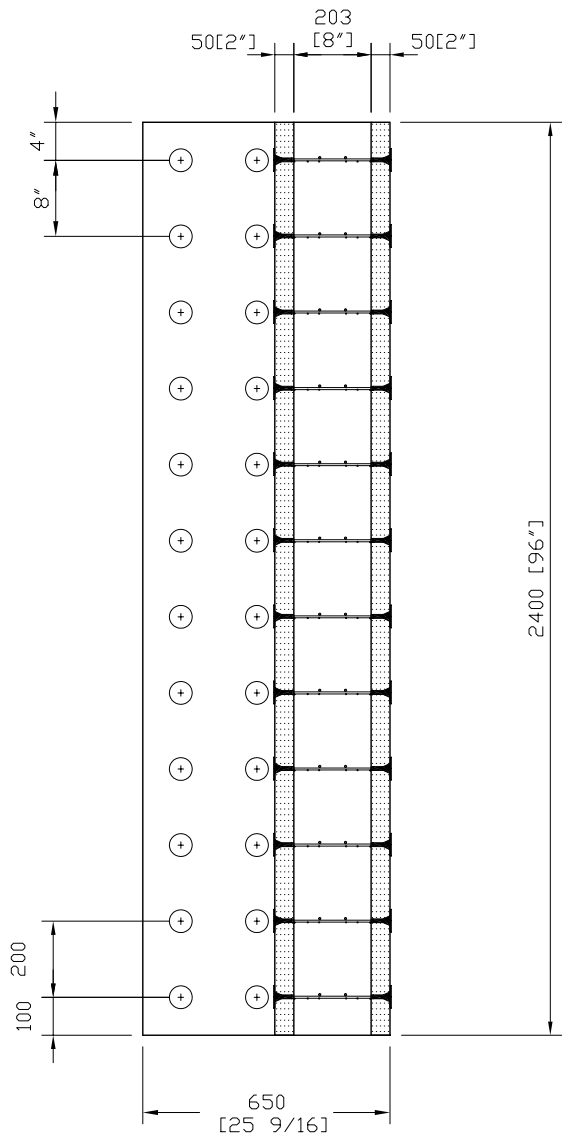

TOP VIEW

FRONT VIEW

Armopanel™
Wall System

HI-TECH BUILDING SYSTEMS CORPORATION

B-57 Corstate Ave.
Concord, Ontario,
L4K 4Y2, Canada
Tel: (905)738-0567
Fax: (905)738-0628
E-mail: htbs@connection.com

200mm (8") 90° CORNER PANEL

REV. NO.	REV. DATE:	FILE:	DWG NO.
DRAWN BY PR	DATE:	SCALE: 1:20	P-15